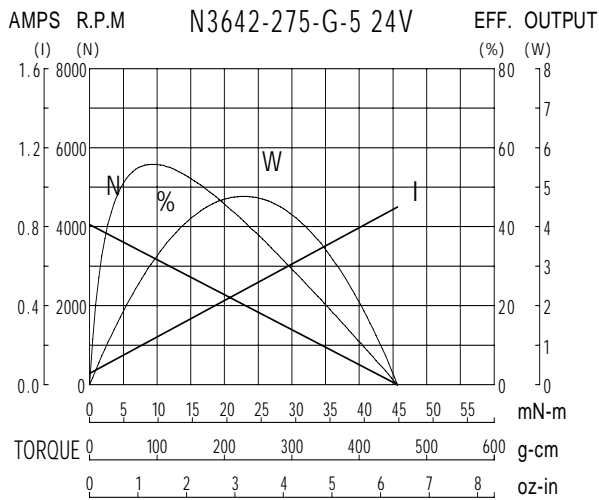

特性カーブ/Characteristic curves

本カタログは、外形図、性能など一部の例を掲載しております。お客様の御要望に応じ、巻線変更、などのご相談に応じております。
The data shown in this catalog is reference purpose only. Customization to meet individual requirements is available.