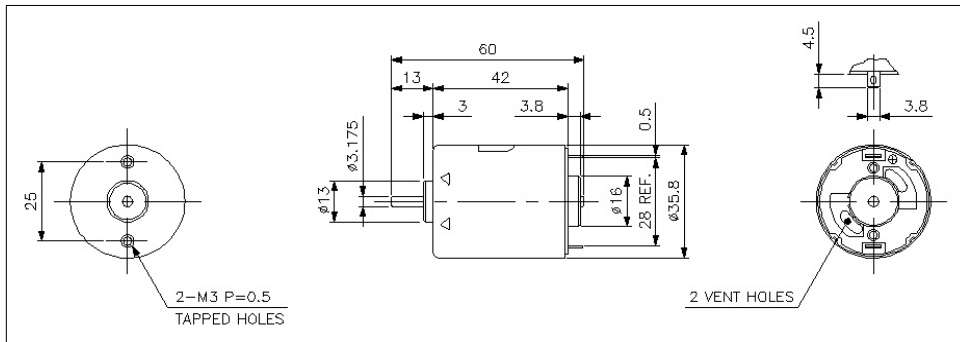

PMDC ブラシモータ / PMDC Brush motor

IGモータ / IG motor

Series No. **N3642**

用途例/Application example

温度制御用バルブ / Temperature control valve
自販機 / Vending machine

重さ/Weight :g (Approx.)

寸法/Dimensions (mm)

性能/Performance

Model Name	No load			Max Efficiency				Stall		
	Voltage	Speed	Current	Torque	Speed	Current	Output	Eff	Torque	Current
	V	rpm	A	mN-m	rpm	A	W	%	mN-m	A
N3642-275-G-5	24.0	4050	0.06	8.97	3240	0.23	3.06	56	44.8	0.90