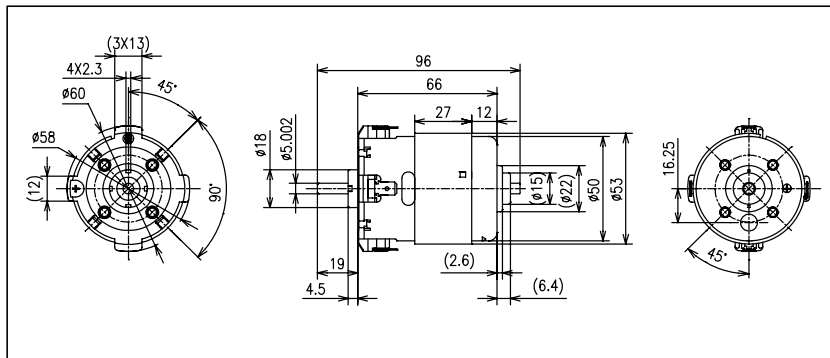

PMDC ブラシモータ / PMDC Brush motor

IGモータ / IG motor

Series No. **5066**

重さ/Weight :420g (Approx.)

用途例/Application example

車載エンジン用エアポンプ/Air pump for automobiles

寸法/Dimensions (mm)

性能/Performance

Model Name	No load			Max Efficiency					Stall	
	Voltage	Speed	Current	Torque	Speed	Current	Output	Eff	Torque	Current
	V	rpm	A	mN-m	rpm	A	W	%	mN-m	A
5066-009-WF-8	13.5	21810	4.96	105.33	17670	20.38	195.49	71	554.5	86.16