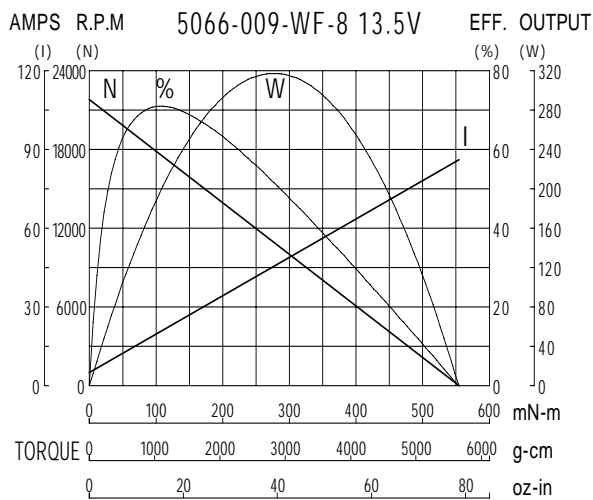

特性カーブ/Characteristic curves

本カタログは、外形図、性能などの一部の例を掲載しております。お客様の御要望に応じ、巻線変更、などのご相談に応じております。
The data shown in this catalog is reference purpose only. Customization to meet individual requirements is available.