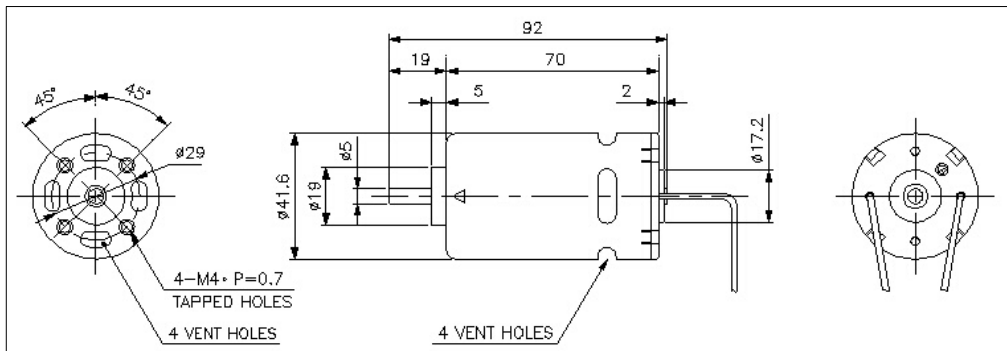

PMDC ブラシモータ / PMDC Brush motor

IGモータ / IG motor

Series No. **4270**

用途例/Application example

紙幣処理機 / Currency handling machine

重さ/Weight :350g (Approx.)

寸法/Dimensions (mm)

性能/Performance

Model Name	No load			Max Efficiency					Stall	
	Voltage	Speed	Current	Torque	Speed	Current	Output	Eff	Torque	Current
	V	rpm	A	mN-m	rpm	A	W	%	mN-m	A
4270-055-WF-7	24.0	4800	0.16	47.06	4180	1.17	20.65	74	362.1	7.88