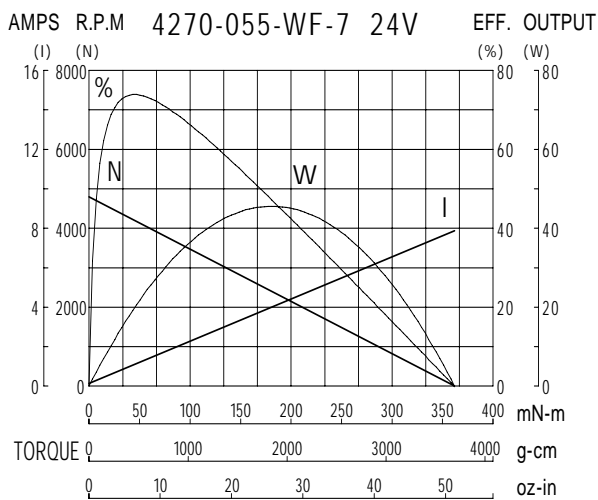

特性カーブ/Characteristic curves

本カタログは、外形図、性能などの一部の例を掲載しております。お客様の御要望に応じ、巻線変更、などのご相談に応じております。
The data shown in this catalog is reference purpose only. Customization to meet individual requirements is available.