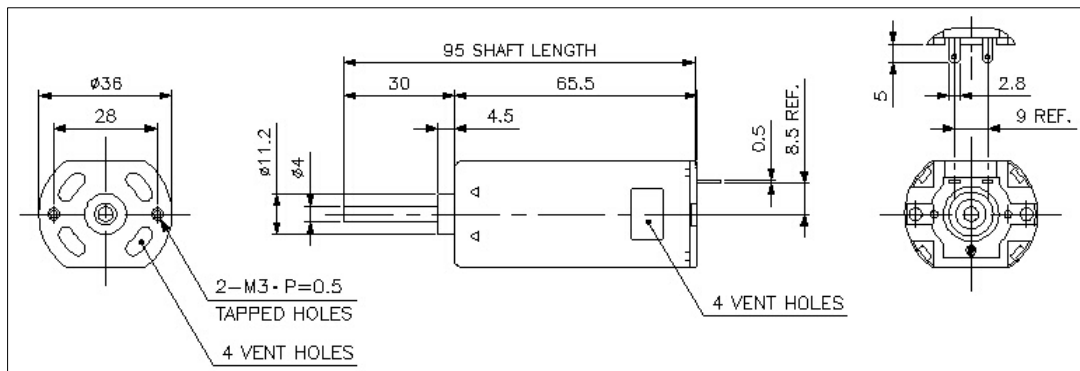

PMAC ブラシモータ / PMAC Brush motor

IGモータ / IG motor

Series No. **293665**

(HIGH VOLTAGE)

用途例/Application example
掃除機-塵落とし/Dust filter cleaner

重さ/Weight :240g (Approx.)

寸法/Dimensions (mm)

性能/Performance

ご希望により整流器の内蔵も可能です/ Built-in rectifier is available when required.

Model Name	No load			Max Efficiency				Stall		
	Voltage	Speed	Current	Torque	Speed	Current	Output	Eff	Torque	Current
	V	rpm	A	mN-m	rpm	A	W	%	mN-m	A
293665-220-WF-24	AC230	11200	DC 0.04	30.94	8510	DC 0.16	27.66	53	184.5	DC 2.91