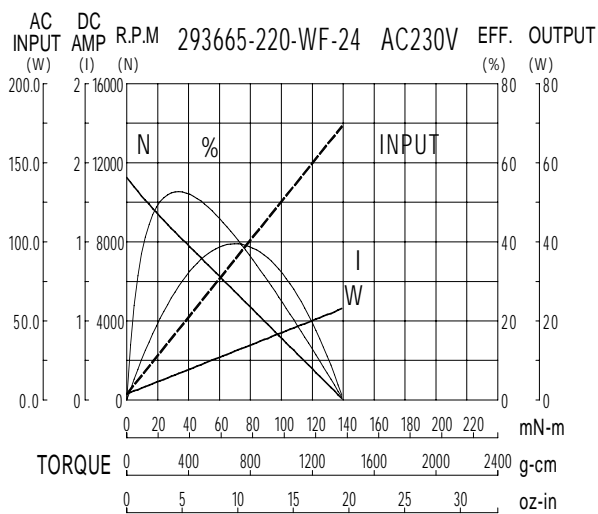

特性カーブ/Characteristic curves

本カタログは、外形図、性能などの一部の例を掲載しております。お客様の御要望に応じ、巻線変更、などのご相談に応じております。
The data shown in this catalog is reference purpose only. Customization to meet individual requirements is available.