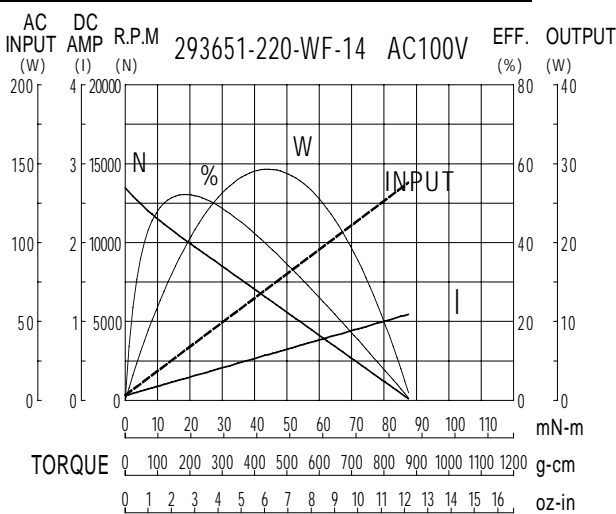

特性カーブ/Characteristic curves

本カタログは、外形図、性能などの一部の例を掲載しております。お客様の御要望に応じ、巻線変更、などのご相談に応じております。
The data shown in this catalog is reference purpose only. Customization to meet individual requirements is available.