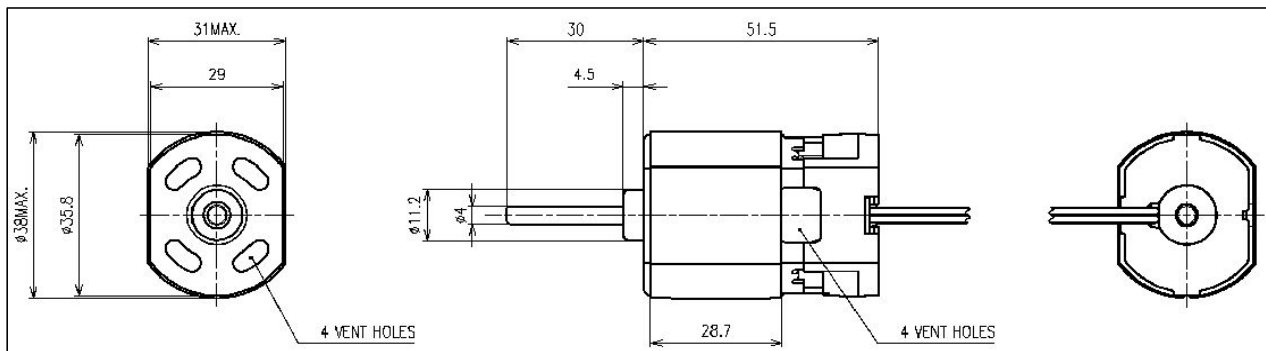

**PMDC ブラシモータ / PMDC Brush motor**

IGモータ / IG motor

Series No. **293651**

**用途例/Application example**

掃除機・パワーブラシ / Cleaner power brush  
電動工具 / Power tool

重さ/Weight :150g (Approx.)

**寸法/Dimensions (mm)**

**性能/Performance**

Model Name	No load			Max Efficiency					Stall	
	Voltage	Speed	Current	Torque	Speed	Current	Output	Eff	Torque	Current
	V	rpm	A	mN-m	rpm	A	W	%	mN-m	A
293651-220-WF-14	AC100	13,400	DC0.06	17.3	10,440	DC0.27	19.0	53	87	DC1.1
293651-280-WF-14	AC100	11,600	AC0.12	23.5	8,230	AC0.36	20.3	59	100	AC1.2