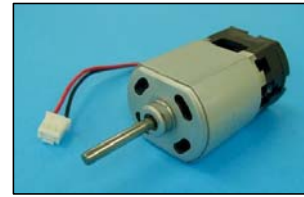

**PMDC ブラシモータ / PMDC Brush motor**

IGモータ / IG motor

Series No. **293651**

**用途例/Application example**

掃除機・パワーブラシ / Cleaner power brush  
電動工具 / Power tool

重さ/Weight :150g (Approx.)

**寸法/Dimensions (mm)**

**性能/Performance**

Model Name	No load			Max Efficiency					Stall	
	Voltage	Speed	Current	Torque	Speed	Current	Output	Eff	Torque	Current
	V	rpm	A	mN-m	rpm	A	W	%	mN-m	A
293651-220-WF-14	AC100	13,400	DC0.06	17.3	10,440	DC0.27	19.0	53	87	DC1.1
293651-280-WF-14	AC100	11,600	AC0.12	23.5	8,230	AC0.36	20.3	59	100	AC1.2