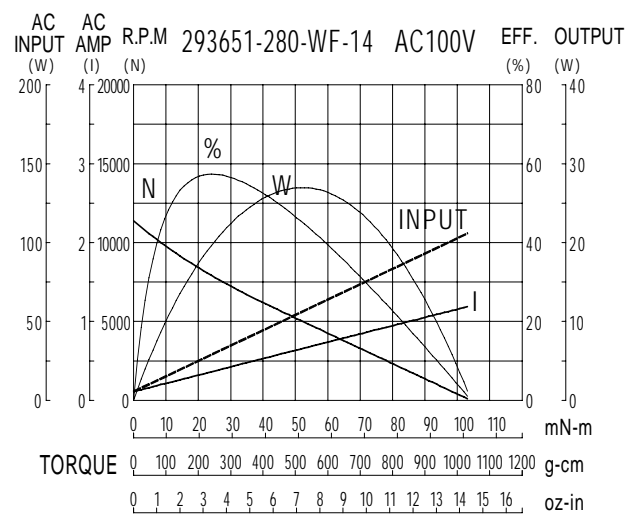

特性カーブ/Characteristic curves

本カタログは、外形図、性能などの一部の例を掲載しております。お客様の御要望に応じ、巻線変更、などのご相談に応じております。
The data shown in this catalog is reference purpose only. Customization to meet individual requirements is available.