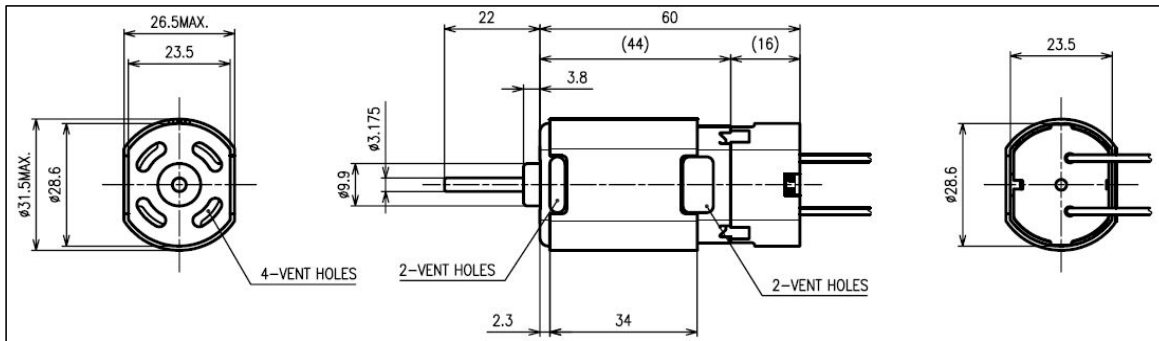

PMDC ブラシモータ / PMDC Brush motor

IGモータ / IG motor

Series No. **232960**

用途例/Application example

掃除機・パワーブラシ / Cleaner power brush

重さ/Weight :120g (Approx.)

寸法/Dimensions (mm)

性能/Performance

Model Name	No load			Max Efficiency					Stall	
	Voltage	Speed	Current	Torque	Speed	Current	Output	Eff	Torque	Current
	V	rpm	A	mN-m	rpm	A	W	%	mN-m	A
232960-226-WF-14	AC100	15,080	AC0.14	15.8	11,000	AC0.36	18.2	51	72	AC1.2