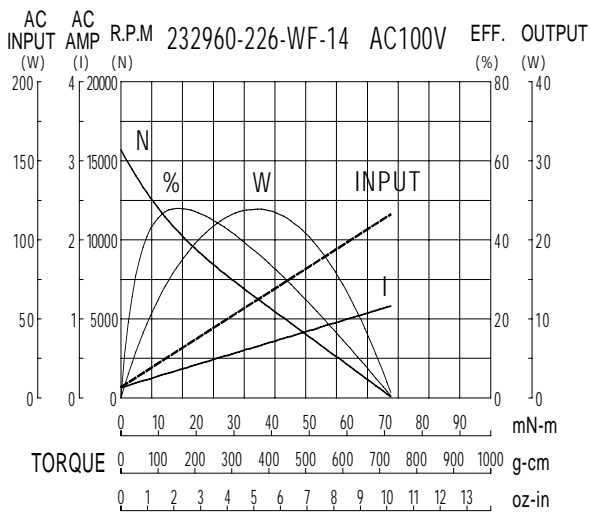

特性カーブ/Characteristic curves

本カタログは、外形図、性能などの一部の例を掲載しております。お客様の御要望に応じ、巻線変更、などのご相談に応じております。
The data shown in this catalog is reference purpose only. Customization to meet individual requirements is available.